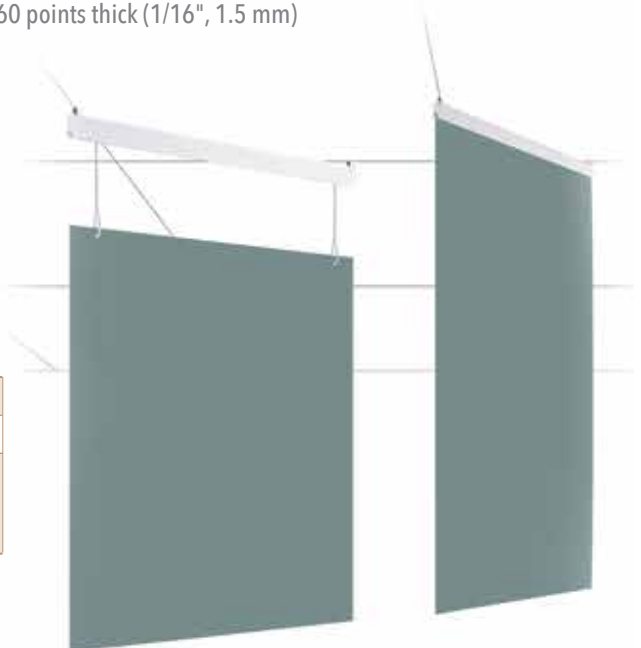

**Note:** Stock color is off-white. Stock lengths are 24", 36", and 48". Call for pricing.

Order at the next size over the graphic size. Like all magnets, do not get them too close to watches (or anything with a battery), wallets, computers, pace makers, etc.

**FEATURES:**

- Simply slide graphic into the holder for a secure grip.
- Variable point capability gives you the ability to hang with hooks or cables for an off-the ceiling look.
- Also works with mini-grid and recessed grid.
- Can be used cross-grid to angle promotional graphics.
- Easy-to-use ladderless system.
- EasyUp Magnetic holder works with substrates, including finishes and protective laminates, up to 60 points thick (1/16", 1.5 mm)

**MAGNETIC GRIPPER SUBSTRATE POSSIBILITIES**

	INCHES	MILLIMETERS	POINTS
Maximum thickness	1/16"	1.5mm	60pt.

Sizes reflect combined laminate and substrate thickness.

**MAGNETIC GRIPPER ACCESSORIES**

PART #	SW-06-5045	SW-1UP-0101	SW-06-5050	RO12-NGM / RO15-NGM
NAME	QuickClip	MultiClip	Cable Clip	Easy-Up NG Pole
COLOR	Black, Silver, or Clear	Black or clear	Black or Clear	Available for Ceilings up to 12 or 15 feet

**Installation Notes:** Use with EasyUp Pole to hang without a ladder. Simply insert graphic into the Anti-Gravity holder for a secure grip. Or use the variable point capability with cables and other hanging accessories for an off-the-ceiling look.