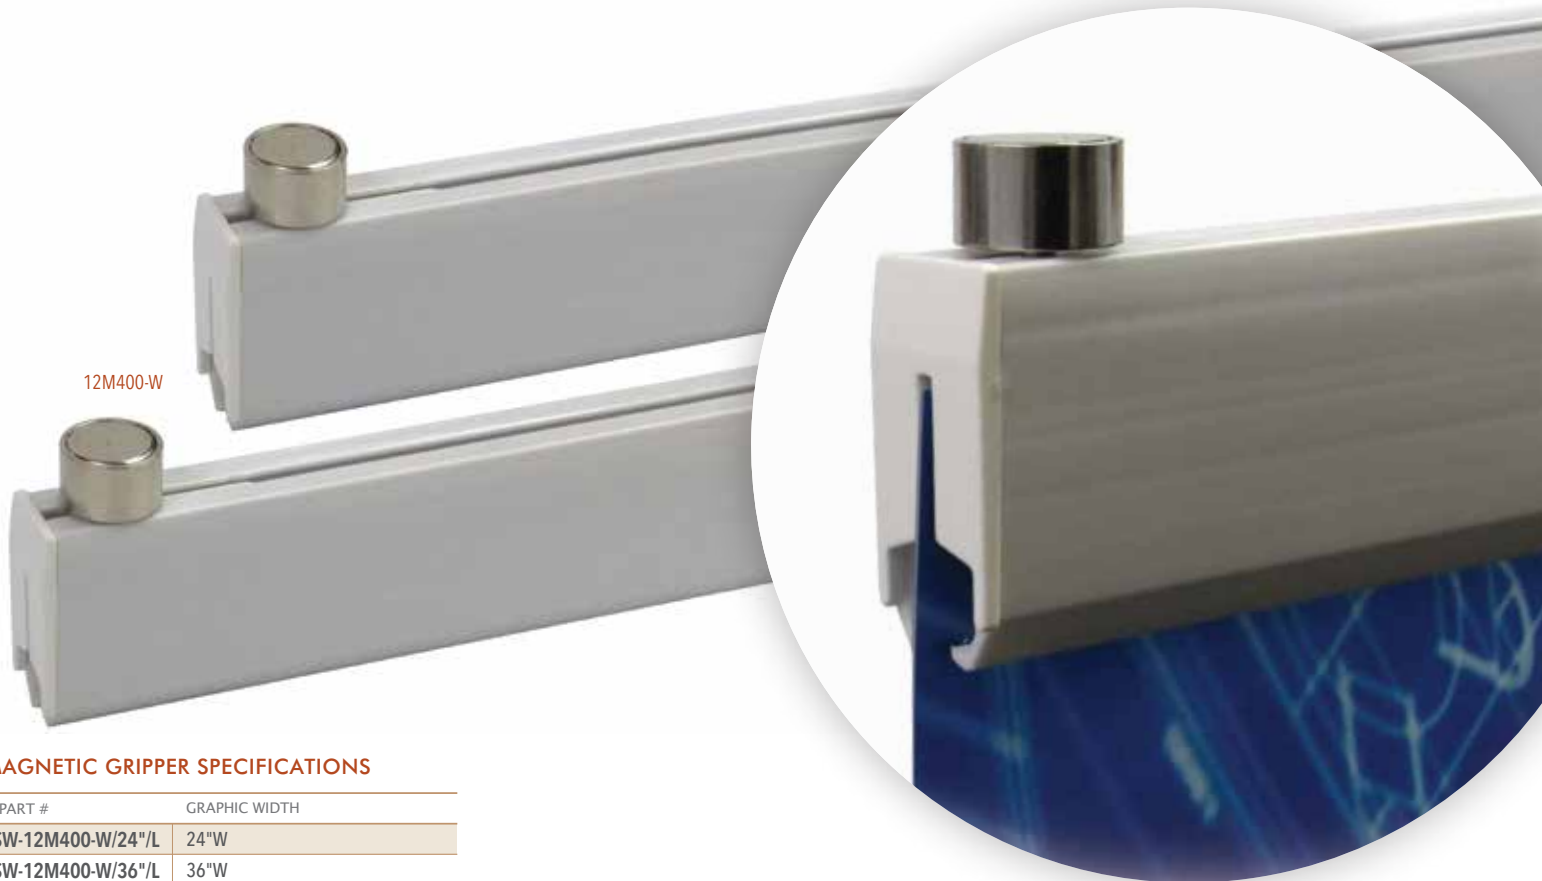

MAGNETIC GRIPPER SPECIFICATIONS

PART #	GRAPHIC WIDTH
SW-12M400-W/24"/L	24"W
SW-12M400-W/36"/L	36"W
SW-12M400-W/48"/L	48"W

Note: Stock color is off-white. Stock lengths are 24", 36", and 48". Call for pricing.

Order at the next size over the graphic size. Like all magnets, do not get them too close to watches (or anything with a battery), wallets, computers, pace makers, etc.

FEATURES:

- Simply slide graphic into the holder for a secure grip.
- Variable point capability gives you the ability to hang with hooks or cables for an off-the ceiling look.
- Also works with mini-grid and recessed grid.
- Can be used cross-grid to angle promotional graphics.
- Easy-to-use ladderless system.
- EasyUp Magnetic holder works with substrates, including finishes and protective laminates, up to 60 points thick (1/16", 1.5 mm)

MAGNETIC GRIPPER SUBSTRATE POSSIBILITIES

	INCHES	MILLIMETERS	POINTS
Maximum thickness	1/16"	1.5mm	60pt.

Sizes reflect combined laminate and substrate thickness.