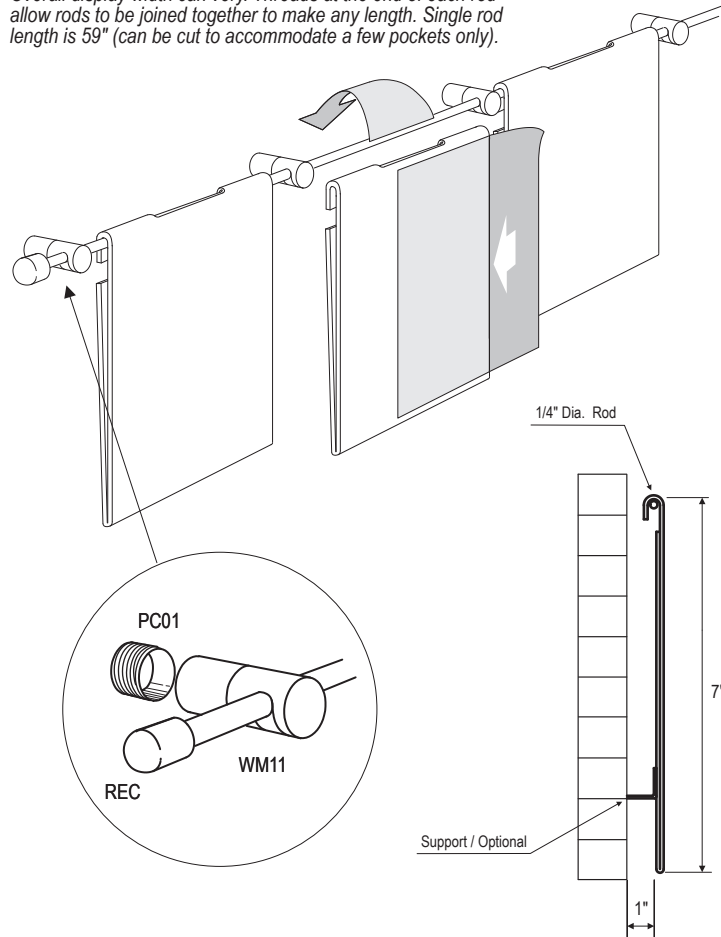

POSTER/INFORMATION KITS - HOOK-ON WALL DISPLAYS

An alternative to traditional slat-wall system, pockets are designed to be used with horizontal rods wall mounted or cable suspended, just hook on in desired position. Its an easy to use system which allows you to create stylish interior displays for all types of information and change it in just a few minutes... all pockets hook onto rods without using any tools. Use on walls or windows in estate and recruitment agencies, offices, receptions, museums, etc.

Hook-on Acrylic Pockets / Mounting Options

Options:
Add portrait or landscape pockets to enhance your display.

Width:
Overall display width can vary. Threads at the end of each rod allow rods to be joined together to make any length. Single rod length is 59" (can be cut to accommodate a few pockets only).

Pockets Configuration

ACRYLIC ACCESSORIES

Hook-on Acrylic Pockets Portrait or Landscape

Hook-on Acrylic Pockets are available in 1/8" clear acrylic with polished edges. Design to take various format posters, photos and documents. Also available in non-glare acrylic.

Choose from standard pocket size to fit your posters, photos, or documents.

Hardware Options - fix rods directly to wall with WM03 or WM11 supports...