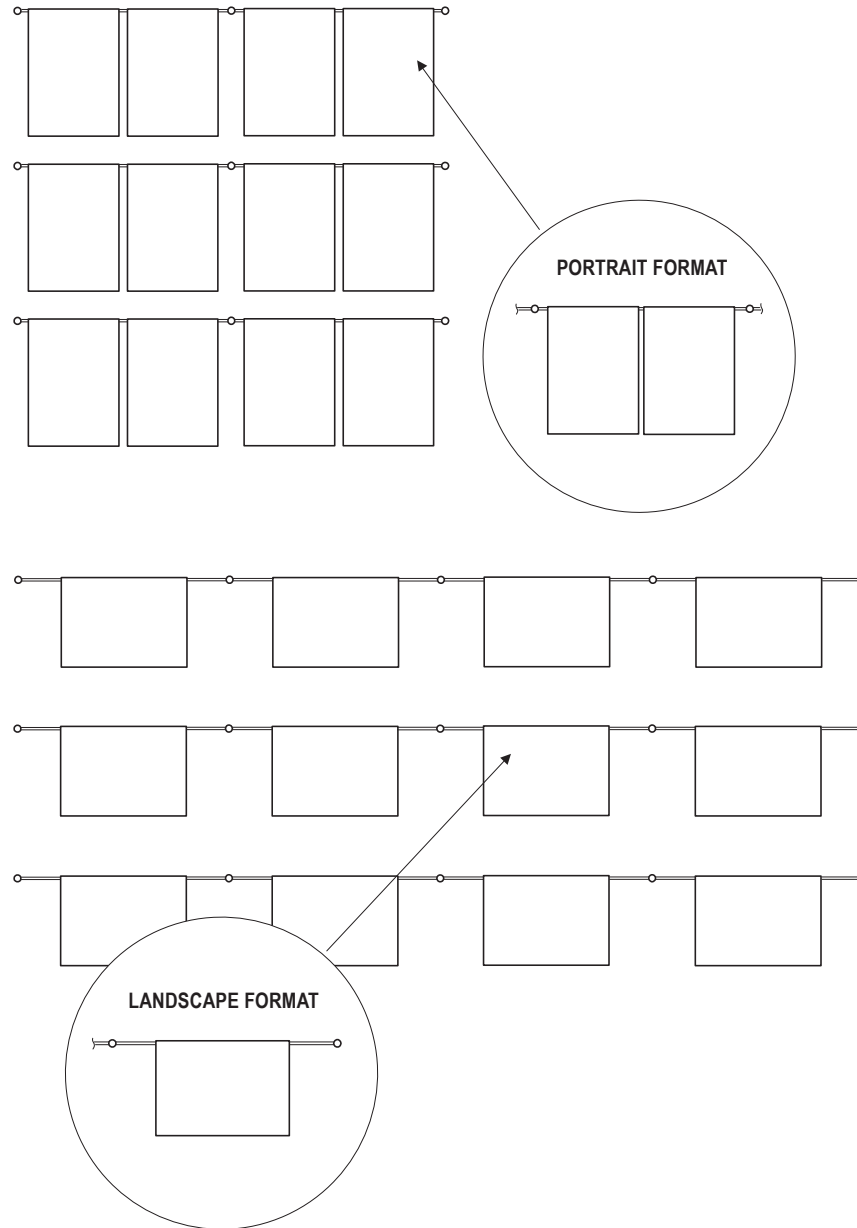

POSTER/INFORMATION KITS - HOOK-ON WALL DISPLAYS

An alternative to traditional slat-wall system, pockets are designed to be used with horizontal rods wall mounted or cable suspended, just hook on in desired position. Its an easy to use system which allows you to create stylish interior displays for all types of information and change it in just a few minutes... all pockets hook onto rods without using any tools. Use on walls or windows in estate and recruitment agencies, offices, receptions, museums, etc.

Hook-on Acrylic Pockets / Mounting Options

Options:
Add portrait or landscape pockets to enhance your display.

Width:
Overall display width can vary. Threads at the end of each rod allow rods to be joined together to make any length. Single rod length is 59" (can be cut to accommodate a few pockets only).

Pockets Configuration

ACRYLIC ACCESSORIES

Hook-on Acrylic Pockets Portrait or Landscape

Hook-on Acrylic Pockets are available in 1/8" clear acrylic with polished edges. Design to take various format posters, photos and documents. Also available in non-glare acrylic.

Choose from standard pocket size to fit your posters, photos, or documents.

Hardware Options - fix rods directly to wall with WM03 or WM11 supports...