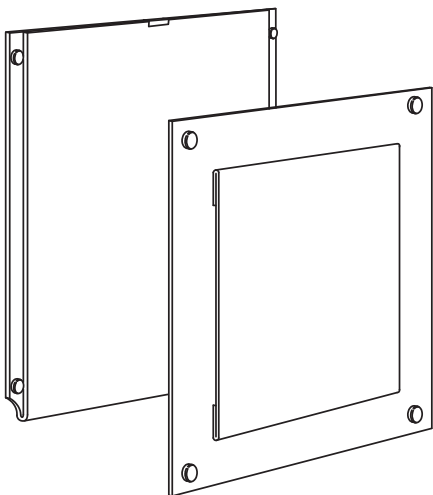

POSTER/INFORMATION KITS - WALL MOUNTED POSTER DISPLAYS

Wall Fixing

Acrylic Poster Frames
Wall Mounted using Spacers

Acrylic Poster Frames
Wall Mounted using Edge Grips

Frameless Poster Holder
Flat Wall Mounted

Acrylic Frame Types & Poster Insert Options

ACRYLIC ACCESSORIES

Easy Access Pockets Portrait or Landscape

Easy Access Acrylic Pockets are available in 1/8" clear acrylic with polished edges. Design to take various format posters, photos and documents. Also available in non-glare acrylic.

Choose from standard pocket size to fit your posters, photos, or documents.