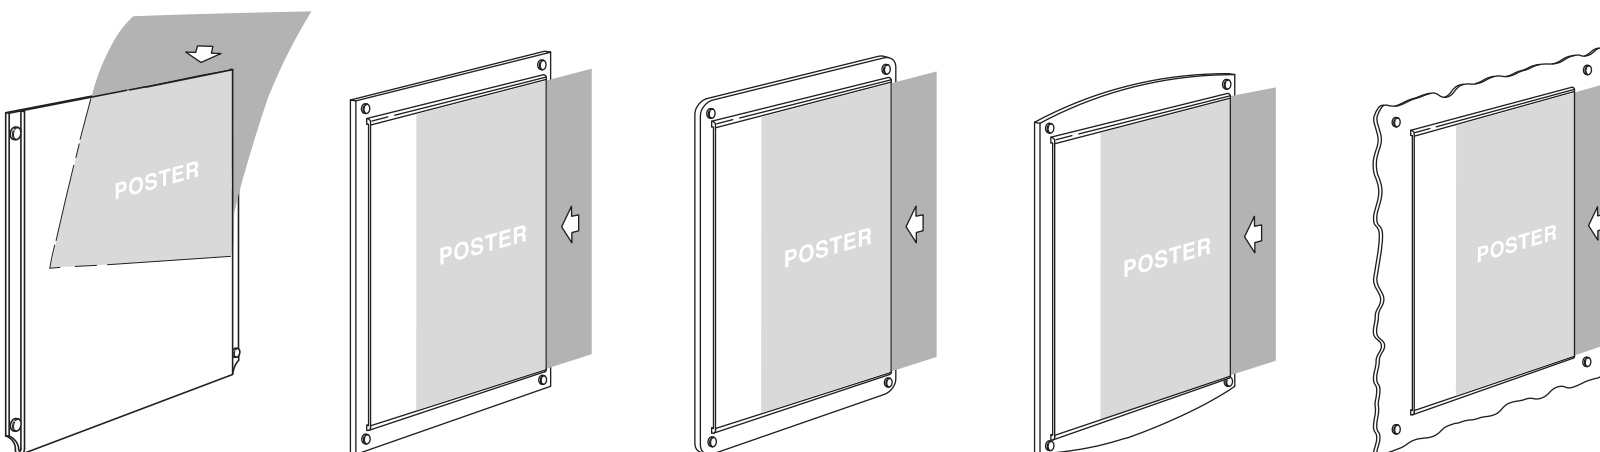

POSTER/INFORMATION KITS - WALL MOUNTED POSTER DISPLAYS

Wall Fixing

Acrylic Poster Frames
Wall Mounted using Spacers

Acrylic Poster Frames
Wall Mounted using Edge Grips

Frameless Poster Holder
Flat Wall Mounted

Acrylic Frame Types & Poster Insert Options

ACRYLIC ACCESSORIES

Easy Access Pockets Portrait or Landscape

Easy Access Acrylic Pockets are available in 1/8" clear acrylic with polished edges. Design to take various format posters, photos and documents. Also available in non-glare acrylic.

Choose from standard pocket size to fit your posters, photos, or documents.