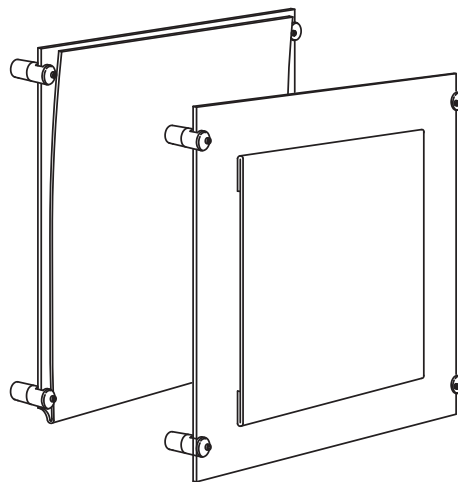

POSTER/INFORMATION KITS - WALL MOUNTED POSTER DISPLAYS

Wall Fixing

Acrylic Poster Frames
Wall Mounted using Spacers

Acrylic Poster Frames
Wall Mounted using Edge Grips

Frameless Poster Holder
Flat Wall Mounted

Acrylic Frame Types & Poster Insert Options

ACRYLIC ACCESSORIES

Easy Access Pockets Portrait or Landscape

Easy Access Acrylic Pockets are available in 1/8" clear acrylic with polished edges. Design to take various format posters, photos and documents. Also available in non-glare acrylic.

Choose from standard pocket size to fit your posters, photos, or documents.